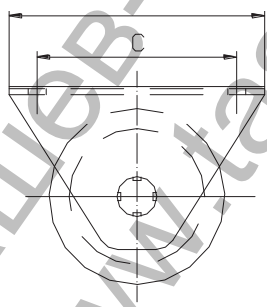

Ролка Estebro® за плъзгачи се врати с горен капак ф 150x20 мм, пластмасова, завинтване, V-20

Cod	Dimens.	A	B	C	ØD			Peso Max. Kg
311	80 V	116	45	87	78	12	7,30	655
318	90 V	122	50	90	88	9	5,94	655
319	100 V	127	55	99	98	8	5,84	655
320	120 V	140	65	113	118	6	5,65	655
321	150 V	160	80	130	147	2	2,54	655

**Family:** Sliding door fittings

**Material:** 11SMn30 steel, box of DD11 steel

**Finish:** Zinc-plated

**Maximum weight supported by the bearing\*:** 655 kg

**Description:** Wheel with box and 6204 2RS bearing. It is installed in the sliding doors to let their displacement over the guide. The installation consists in screwing the box to the door's base with two M.8 screws.