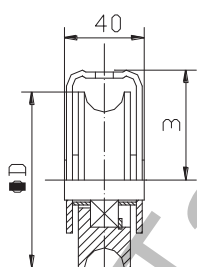

Ролка Estebro® за плъзгачи се врати с горен капак ф 150x20 мм, пластмасова, завинтване, V-20

Cod	Dimens.	A	B	C	ØD			Peso Max. Kg
311	80 V	116	45	87	78	12	7,30	655
318	90 V	122	50	90	88	9	5,94	655
319	100 V	127	55	99	98	8	5,84	655
320	120 V	140	65	113	118	6	5,65	655
321	150 V	160	80	130	147	2	2,54	655

**Family:** Sliding door fittings

**Material:** 11SMn30 steel, box of DD11 steel

**Finish:** Zinc-plated

**Maximum weight supported by the bearing\*:** 655 kg

**Description:** Wheel with box and 6204 2RS bearing. It is installed in the sliding doors to let their displacement over the guide. The installation consists in screwing the box to the door's base with two M.8 screws.